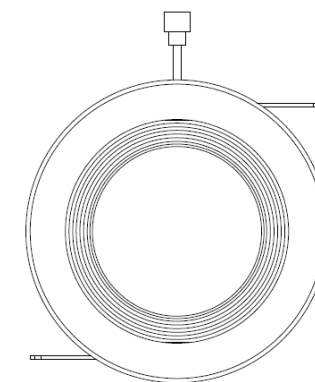

Specifications

■ Item : CR-DRR04-7W1CG1

■ Product Name : Round Recessed Downlight ColoRex 125mm(4 Inches) 7W

■ Description

Dimensions 외관치수(WxDxH mm) - W125xD125xH45mm

Hole Size 타공 사이즈(mm) - Ø110mm

Power Consumption 소비전력(W) - 7W

SMPS Type 전원공급장치 형태 - External 외장형

SMPS Manufacturer 전원공급장치 제조사 - CG Lighting

Input Voltage 입력전압(V) - AC 220~240V 50~60Hz

Operating Voltage 동작전압(V) - DC 48V / 0.45A

Lighting Control 조명제어 - Switchable / Wireless Dimmable

LED Package LED 패키지 - Epistar 5730

Power Factor 역률 - 0.9

Material 재질 - Polycarbonate Body, Polycarbonate Cover

Beam Angle 방사각(°) - 109°

IP Protection Class IP보호지수 - IP20

Lifetime 수명(hours) - 55,000

Color Temperature 색온도(K) - Color Changeable(3,000K~6,500K)

CRI 연색지수(Ra) - Ra 80

Luminous Efficacy 광효율(lm/W) - 85 lm/W

Luminous Flux 총광속(lm) - 595 lm

Individual Box Size 개별박스 크기(WxDxH mm) - W140xD140xH60mm

Outer Box Size 외부박스 크기(WxDxH mm) - W720xD300xH335mm

Quantity per Box 포장단위(ea / kg) - 50ea / kg

Operating Temperature 동작온도(°C) - -20°C~50°C

Price

Non Dimmable

Order Quantity	Export Price(FOB/USD)
100	$
Less than 100	$

Dimmable

Order Quantity	Export Price(FOB/USD)
100	$
Less than 100	$

Wireless Dimmable

Order Quantity	Export Price(FOB/USD)
100	$12.5
Less than 100	$14.5