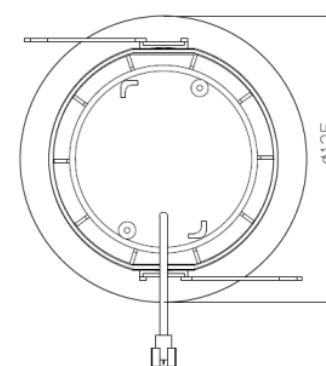

Specifications

■ Item : CR-DRR04-7W1CG1

■ Product Name : Round Recessed Downlight ColoRex 125mm(4 Inches) 7W

■ Description

Dimensions 외관치수(WxDxH mm) - W125xD125xH45mm

Hole Size 타공 사이즈(mm) - Ø110mm

Power Consumption 소비전력(W) - 7W

SMPS Type 전원공급장치 형태 - External 외장형

SMPS Manufacturer 전원공급장치 제조사 - CG Lighting

Input Voltage 입력전압(V) - AC 220~240V 50~60Hz

Operating Voltage 동작전압(V) - DC 48V / 0.45A

Lighting Control 조명제어 - Switchable / Wireless Dimmable

LED Package LED 패키지 - Epistar 5730

Power Factor 역률 - 0.9

Material 재질 - Polycarbonate Body, Polycarbonate Cover

Beam Angle 방사각(°) - 109°

IP Protection Class IP보호지수 - IP20

Lifetime 수명(hours) - 55,000

Color Temperature 색온도(K) - Color Changeable(3,000K~6,500K)

CRI 연색지수(Ra) - Ra 80

Luminous Efficacy 광효율(lm/W) - 85 lm/W

Luminous Flux 총광속(lm) - 595 lm

Individual Box Size 개별박스 크기(WxDxH mm) - W140xD140xH60mm

Outer Box Size 외부박스 크기(WxDxH mm) - W720xD300xH335mm

Quantity per Box 포장단위(ea / kg) - 50ea / kg

Operating Temperature 동작온도(°C) - -20°C~50°C

Price

Non Dimmable

Order Quantity	Export Price(FOB/USD)
100	$
Less than 100	$

Dimmable

Order Quantity	Export Price(FOB/USD)
100	$
Less than 100	$

Wireless Dimmable

Order Quantity	Export Price(FOB/USD)
100	$12.5
Less than 100	$14.5