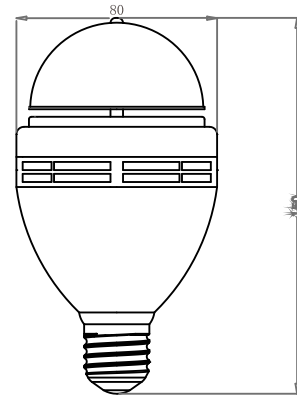

LED Disco Bulb

Party ON!

This magic bulb can create a disco party atmosphere using any standard light socket! All you need is this bulb. The Multicolor Auto Rotating RGB LED Bulb. This magic bulb begins rotating with creating a light pattern that will light up a standard size room or space. Create a circus atmosphere, a disco tech, an underwater bubble theme or anything you can dream up.

Features

- Multicolor Auto Rotating RGB LED Bulb
- Fits any normal light sockets
- Stunning LED disco effects from a rotating bulb
- Particularly great with overhead lighting
- Very low heat generating with only 1.5W or 3W of power!
- Low power consumption, high brightness

LED Disco Bulb

Model No.	SL-CRB-3RGB-1.5W	SL-CRB-3RGB-3W
Input Voltage (V)	AC85-265V 50/60Hz	AC85-265V 50/60Hz
Power Consumption (W)	1.5W	3W
LED	3PCS 0.5W R/G/B LED	3PCS 1W R/G/B LED
Beam Angle (°)	360°	360°
Control System	Step Motor	Step Motor
Control Mode	Auto	Auto
RPM	8	8
Main Material	PC cover+LED	PC cover+LED
Shell Color	White	White
Dimension (mm)	150x80mm	150x80mm
Weight (g)	92g	92g
Base	E27/E26/E22	E27/E26/B22
Packing	48pcs per carton, 51.6x35.5x35CM, 8.5KG	
Certification	CE/LVD (2006/95/EC) CE/EMC (2004/108/EC) RoHS (2011/65/EC)	