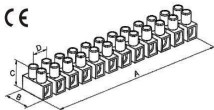

## » 端子台(平底型) Terminal Block(Flat Base Type)

- ◆ Base With flat base
- ◆ Housing Material Polyamide 66 (Nylon 66), Flame-retardant to UL 94V-2
- ◆ Temperature Rating 105 °C (UL), -30 °C to T110 °C, T140C(IEC)
- ◆ Terminal Insert Brass metal alloy, nickel plated
- ◆ \* Steel provided with a brass strip.
- ◆ Wire Protector (DS) Stainless spring steel
- ◆ Screw Steel, zinc plated
- ◆ Poles Available 2 to 12 poles
- ◆ Available in pre-cutting to specified number of poles.
- ◆ Available in specific packing and private labeling.
- ◆
- ◆
- ◆

### 規格尺寸 (Dimensions)

型號 Model	訂單編號 Cat.No.	適用電線 / Wire Range		螺絲 Screw	尺寸 / Dimensions(mm)						包裝單位 Packing
		Cross-Sec.	(AWG,Cu)		A	B	C	D	E	F	
PA8	PA8F	1.5mm <sup>2</sup>	#22-#12 Sol/Str	M2.6x5	96.20	16.40	12.70	8.20	2.90	2.8±0.1	50 Pcs/Bag 500 Pcs/Ctn
PA8DS	PA8FDS	1.5mm <sup>2</sup>	#22-#12 Sol/Str	M2.6x5	96.20	16.40	12.70	8.20	2.90	2.8±0.1	50 Pcs/Bag 500 Pcs/Ctn
PA10	PA10F	2.5mm <sup>2</sup>	#22-#10 Sol #14-#10 Str	M3.0x6	117.2	20.20	15.80	10.00	3.60	3.2±0.1	50 Pcs/Bag 500 Pcs/Ctn
PA10DS	PA10FDS	2.5mm <sup>2</sup>	#20-#10 Sol #22-#12 Str	M3.0x6	117.2	20.20	15.80	10.00	3.60	3.2±0.1	50 Pcs/Bag 500 Pcs/Ctn