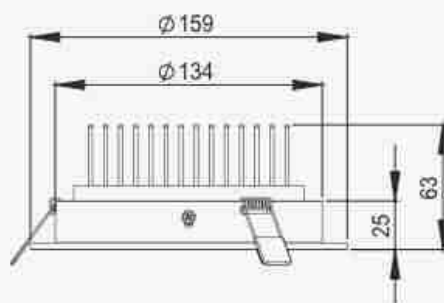

# Regulus S1 Luminaire

1 Stylish Design

2 DMX-512

Digital Interface

3 Brightness/CCT

Adjust individually  
or in groups

Installation  
Diameter: 140mm

4 Adjustable Angle

### Options

1. Low (10W)/High (20W)  
Power
2. Cylinder in Black or White

Unit: mm

Model	Power (W)	Voltage (V)	CCT (K)	CRI(Ra)	Flux (lm)	Weight (g)
S1LB	10	36	2700-6500	80	900	560
S1HB	20	36	2700-6500	80	1300	560
S1LW	10	36	2700-6500	80	900	560
S1HW	20	36	2700-6500	80	1300	560