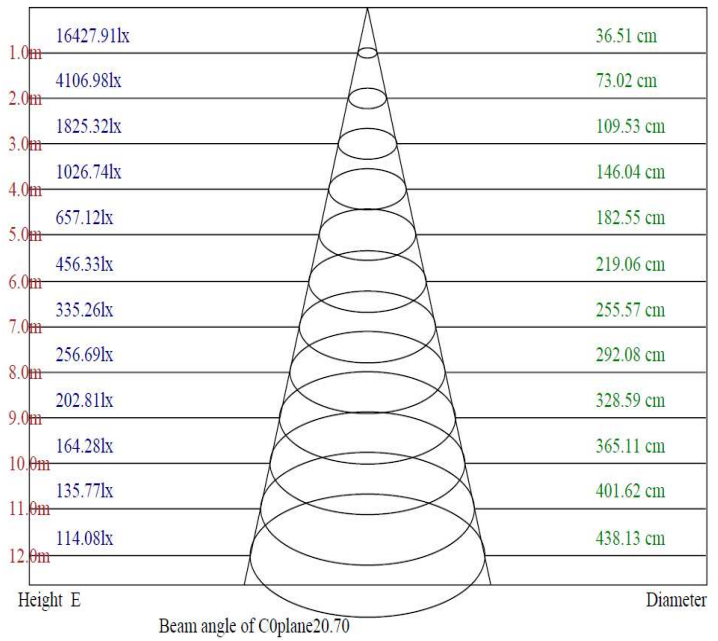

Light Distribution Curve(配光曲線)

◆ Beam Angle : 15°

◆ Beam Angle : 30°